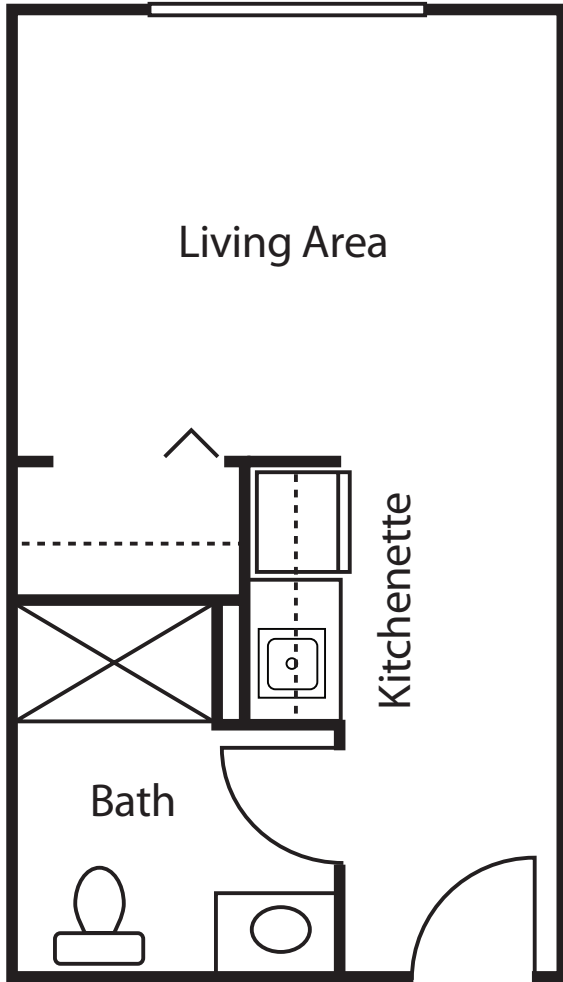

Floor Plans

STUDIO
335 sqft (approx)