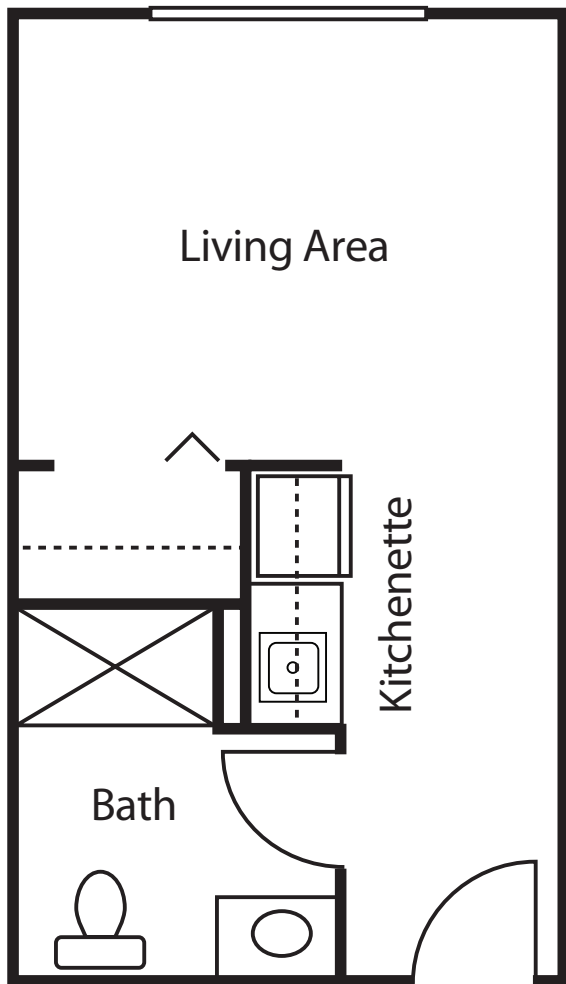

Floor Plans

STUDIO
335 sqft (approx)