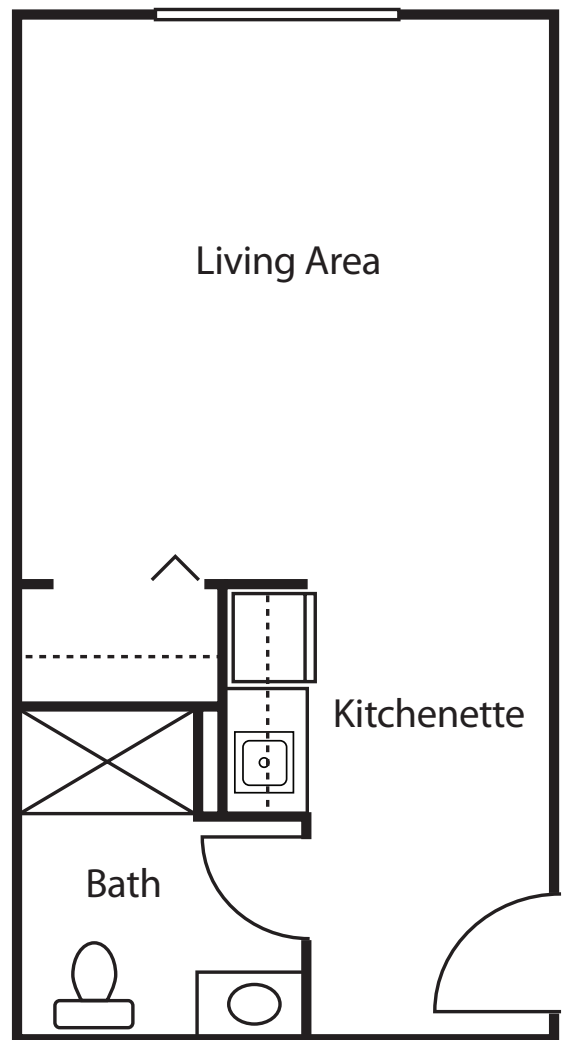

DELUXE STUDIO
389 sqft (approx)

AVAMERE
at Moses Lake

8425 Aspi Blvd. NE, Moses Lake, WA 98837
P: 509-762-9115 **F:** 509-762-9146
AvamereAtMosesLake.com