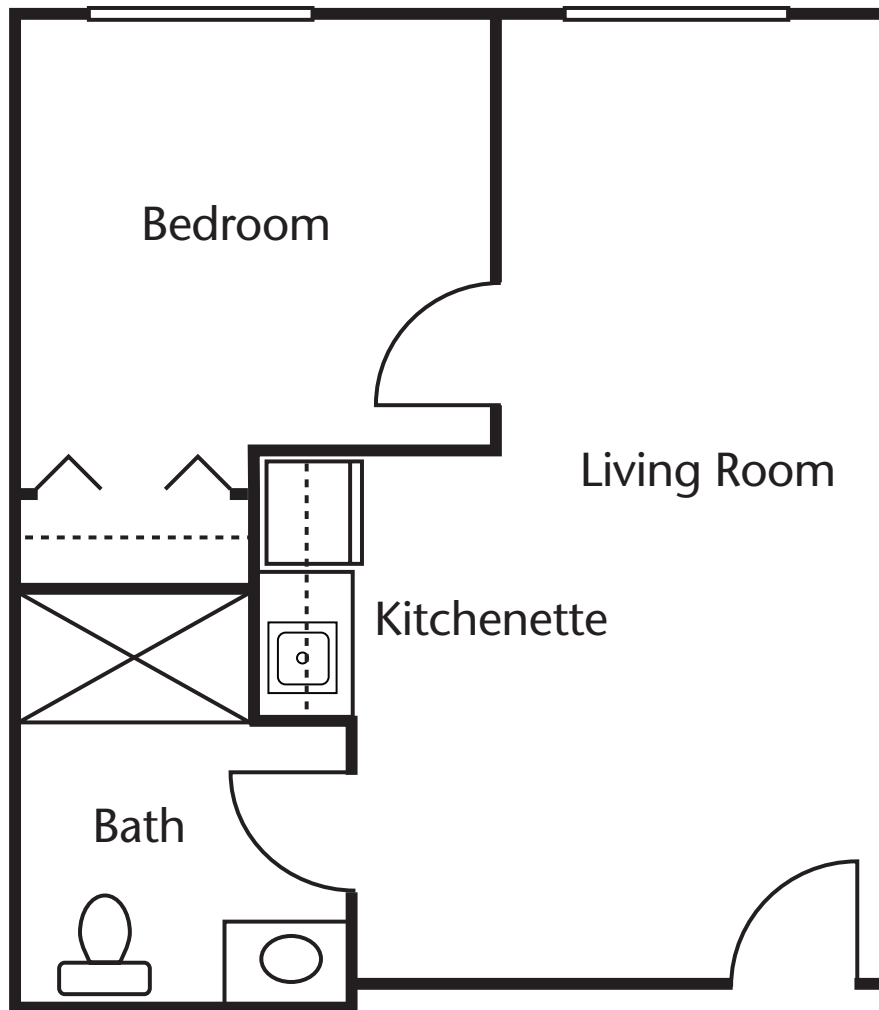

ONE-BEDROOM 437 sqft (approx)

AVAMERE
at Moses Lake

8425 Aspi Blvd. NE, Moses Lake. WA 98837
P: 509-762-9115 **F:** 509-762-9146
AvamereAtMosesLake.com