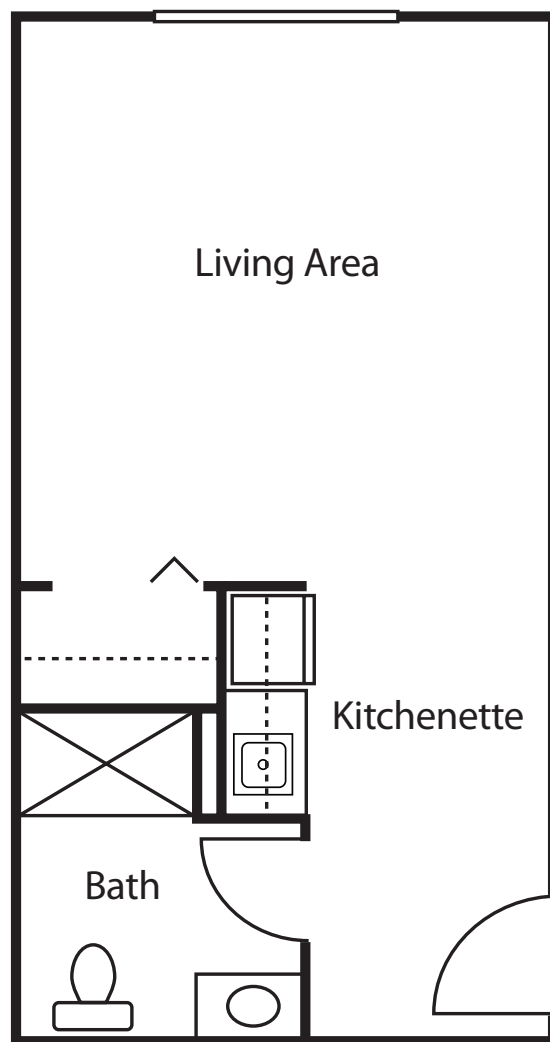

DELUXE STUDIO
389 sqft (approx)

AVAMERE
at Moses Lake

8425 Aspi Blvd. NE, Moses Lake, WA 98837
P: 509-762-9115 F: 509-762-9146
AvamereAtMosesLake.com