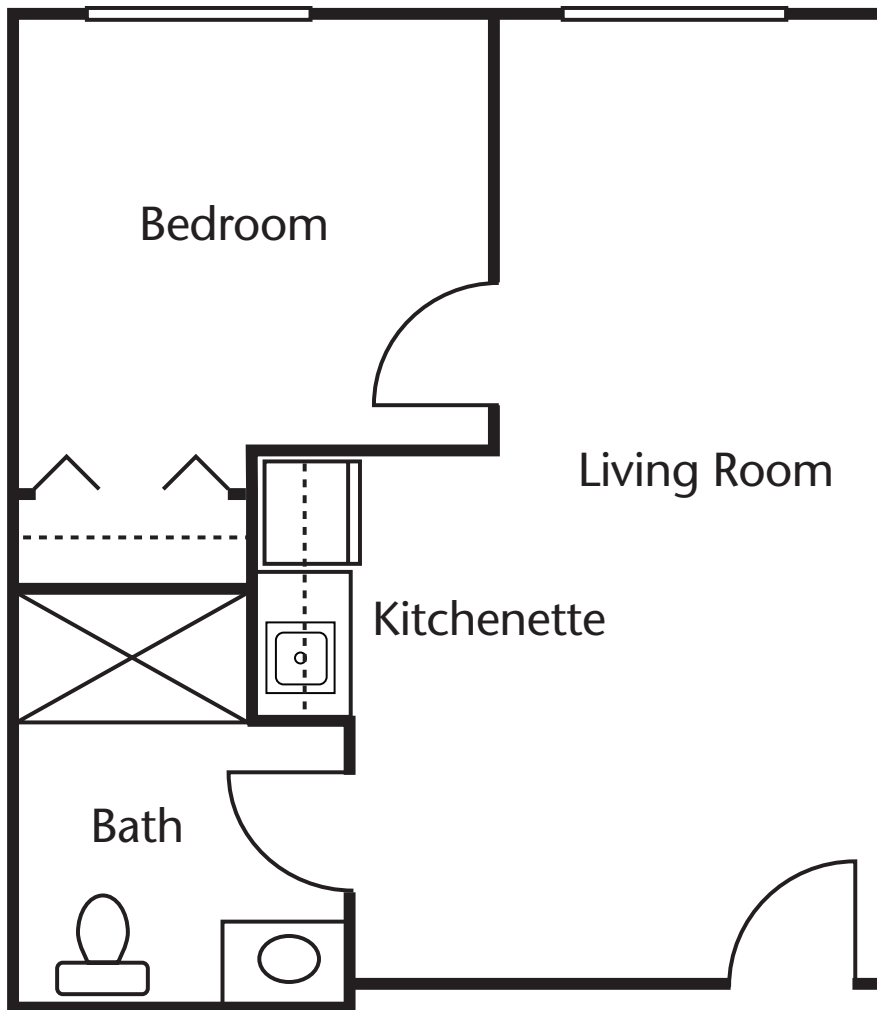

ONE-BEDROOM 437 sqft (approx)

AVAMERE
at Moses Lake

8425 Aspi Blvd. NE, Moses Lake. WA 98837
P: 509-762-9115 **F:** 509-762-9146
AvamereAtMosesLake.com